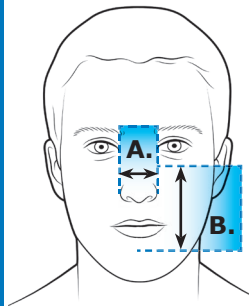

A. Measure width of nose:

25mm
32mm
38mm

51mm

Nasal Mask Measurement

- Using the ruler above measure the width of your nose.
- Using your nose measurement, find your mask size in the chart below.

Nose Size	*Advance	Advance Small	Elan®
Small		●	●
Regular	●		●
Large	●		●

* SleepWeaver Advance is one size fits most. If your nose measurement falls under 1.25" try SleepWeaver Advance Small first.

SleepWeaver 3D Neck Sizing Guide

Not actual size
Use cloth tape measure

NOTE: If your measurement falls between sizes on ANY mask, choose the SMALLER mask size.

A. Measure width of nose:

25mm
32mm
38mm

51mm

Full Face Mask Measurements

- Find measurement A. using top ruler.
- Find measurement B. using side ruler.
- Using both measurements, find your mask size in the chart below.

Anew® Size	A. Measurement	B. Measurement
Small	25 to 32mm	83 to 89mm
Regular	32 to 38mm	89 to 95mm
Large	38mm & Up	95mm & Up

B. Measure from bridge of nose to center of chin:

83mm
89mm
95mm